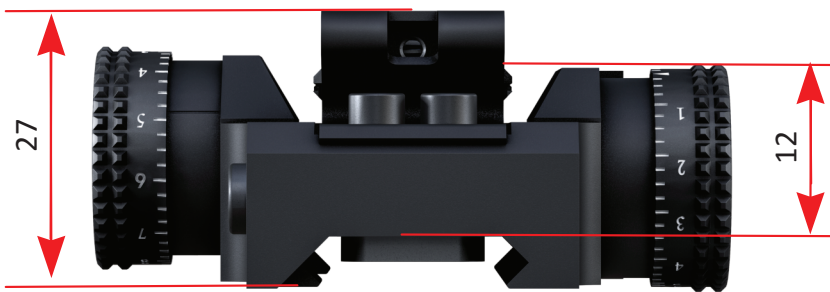

Place ZB mount onto the gun picatinny rail and secure it by tightening two socket cap screws (4) with allen key (supplied). Install the device that you are planning to zero onto the top rail and secure it by picatinny type clamps, or by using countersunk bolts (Universal model only).

Operate Elevation and Windage turrets (1) to zero the device. After zeroing is complete, reset turrets to "0". To do this, remove the screws (3) on both the turrets with a suitable size coin or flat screwdriver, then remove the the turret cap and reinstall it back, making sure that the "0" mark sits against the white line.

In unlikely event that more elevation adjustment is needed, this can be further increased by rotating the elevation adjustment reset screw (5) clockwise. To do this you need to unlock the screw by slacking the small grub screw (6) with an allen key (supplied). After the adjustment is made, return the small grub screw into the locking position.

# Product specifications.

Technical Specifications	Pro	Extended	Universal
Maximum payload			
recoilless and light recoil force guns (kg)	0.8	0.8	0.8
medium recoil force guns (kg)	0.4	0.4	0.4
Click Value Elevation (MOA)	0.25	0.25	0.25
Click Value Windage (MOA)	0.25	0.25	0.25
Max Adjustment Elevation (MOA)	90	90	90
Max Adjustment Windage (MOA)	60	60	60
Weight (gr)	225	260	195
Dimensions (mm)	145x65x27	260x65x27	145x65x27
Top Weaver Rail Length (mm)	90	200	90
Locking Jaws Span (mm)	54	54	54