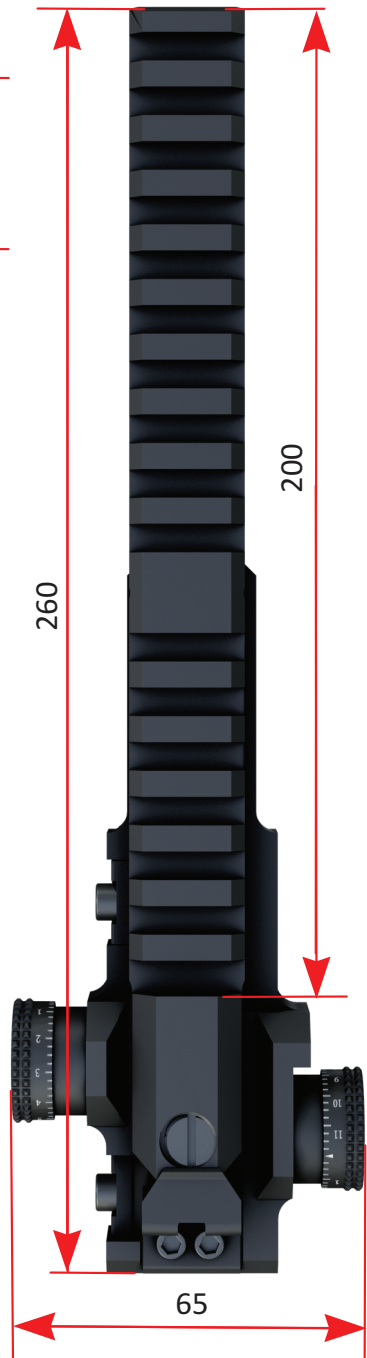

ZB Lite Pro Extended