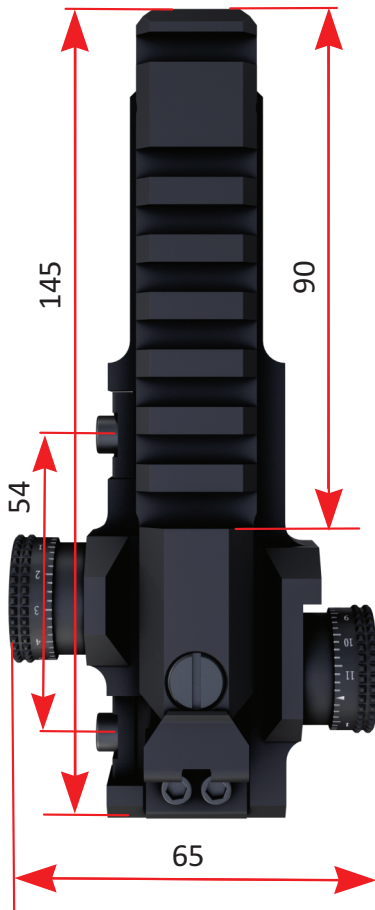

Product specifications.

Technical Specifications	Pro	Extended	Universal
Maximum payload			
recoilless and light recoil force guns (kg)	0.8	0.8	0.8
medium recoil force guns (kg)	0.4	0.4	0.4
Click Value Elevation (MOA)	0.25	0.25	0.25
Click Value Windage (MOA)	0.25	0.25	0.25
Max Adjustment Elevation (MOA)	90	90	90
Max Adjustment Windage (MOA)	60	60	60
Weight (gr)	225	260	195
Dimensions (mm)	145x65x27	260x65x27	145x65x27
Top Weaver Rail Length (mm)	90	200	90
Locking Jaws Span (mm)	54	54	54

ZB Lite Pro