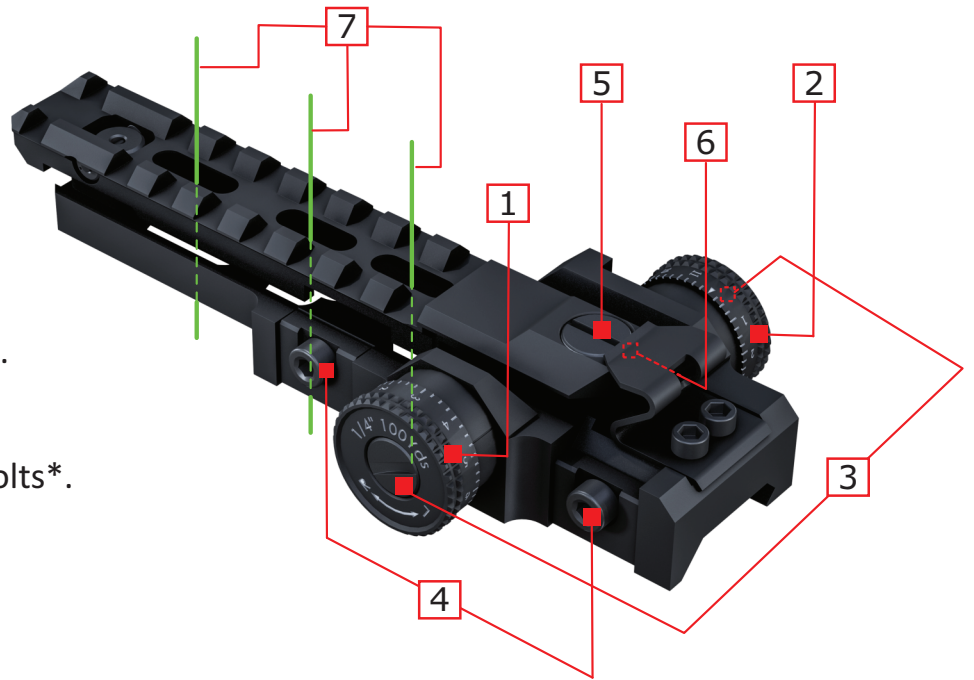

- 1 Windage turret.
- 2 Elevation turret.
- 3 Turrets resetting nuts.
- 4 Locking nuts.
- 5 Elevation adjustment reset.
- 6 Unlocking grub screw.
- 7 Cavities for countersunk bolts\*.

\* *universal model only*

Place ZB mount onto the gun picatinny rail and secure it by tightening two socket cap screws (4) with allen key (supplied). Install the device that you are planning to zero onto the top rail and secure it by picatinny type clamps, or by using countersunk bolts (Universal model only).

Operate Elevation and Windage turrets (1) to zero the device. After zeroing is complete, reset turrets to "0". To do this, remove the screws (3) on both the turrets with a suitable size coin or flat screwdriver, then remove the the turret cap and reinstall it back, making sure that the "0" mark sits against the white line.

In unlikely event that more elevation adjustment is needed, this can be further increased by rotating the elevation adjustment reset screw (5) clockwise. To do this you need to unlock the screw by slacking the small grub screw (6) with an allen key (supplied). After the adjustment is made, return the small grub screw into the locking position.