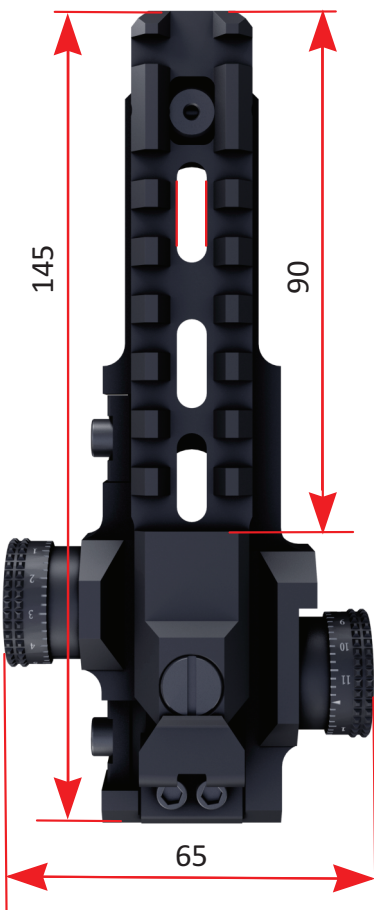

- 1 Windage turret.
- 2 Elevation turret.
- 3 Turrets resetting nuts.
- 4 Locking nuts.
- 5 Elevation adjustment reset.
- 6 Unlocking grub screw.
- 7 Cavities for countersunk bolts\*.

\* *universal model only*

Place ZB mount onto the gun picatinny rail and secure it by tightening two socket cap screws (4) with allen key (supplied). Install the device that you are planning to zero onto the top rail and secure it by picatinny type clamps, or by using countersunk bolts (Universal model only).

In unlikely event that more elevation adjustment is needed, this can be further increased by rotating the elevation adjustment reset screw (5) clockwise. To do this you need to unlock the screw by slacking the small grub screw (6) with an allen key (supplied). After the adjustment is made, return the small grub screw into the locking position.

# Product specifications.

Technical Specifications	Pro	Extended	Universal
Maximum payload			
recoilless and light recoil force guns (kg)	0.8	0.8	0.8
medium recoil force guns (kg)	0.4	0.4	0.4
Click Value Elevation (MOA)	0.25	0.25	0.25
Click Value Windage (MOA)	0.25	0.25	0.25
Max Adjustment Elevation (MOA)	90	90	90
Max Adjustment Windage (MOA)	60	60	60
Weight (gr)	225	260	195
Dimensions (mm)	145x65x27	260x65x27	145x65x27
Top Weaver Rail Length (mm)	90	200	90
Locking Jaws Span (mm)	54	54	54